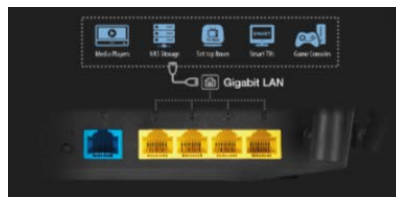

AC1500 Dual Band Gigabit WiFi Router with MU-MIMO, AiMesh for mesh wifi system, and Parental Controls for smooth streaming 4K videos from Youtube and Netflix

- **2+4 concurrent steaming:** Best in class, concurrent 4x4 600 Mbps (2.4GHz) and 2x2 867 Mbps (5GHz) data rate for fast Wi-Fi connections.
- **AiMesh:** ASUS AiMesh is the ultimate home WiFi solution that lets you enjoy a stable, seamless and secure wireless connection anywhere in your home.
- **5 Gigabit ports:** One Gigabit WAN port and four Gigabit LAN ports, 10X faster than 100–Base T Ethernet.
- **More coverage:** 4 high-performance antennas improve coverage and sustain multi-device connectivity for the 2.4 GHz and 5 GHz band.
- **USB application:** Equipped USB port makes your router into a network attached storage. Ex: AiDisk, SAMBA, Media Services 3/4G dongle.
- **QoS Management :** Enjoy a smoother HD video streaming and online Gaming, no more jitter or lag.

Super-fast concurrent Wi-Fi

Powered by 5th-generation Wi-Fi (5G Wi-Fi), the 802.11ac chipset gives the RT-AC59U V2 super-fast wireless speeds. RT-AC59U delivers up to 867 Mbps at 5 GHz, also with 4x4 600 Mbps at 2.4 GHz which is 2X faster than current 300 Mbps routers.

Extensive Connectivity Options

The RT-AC59U V2 is equipped with four Gigabit LAN ports that can pump up to 4Gbps simultaneously. Smart TVs, game consoles, cable boxes, media players, NAS storage devices and more can now have their own dedicated ports, making the RT-AC59U your home's lag-free media hub.